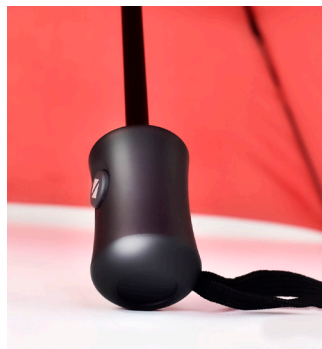

Automatic Folding Handle Options

Default Handle for folding

Handle Option 2 - With logo desk

Handle Option 1 - Crooked

Wood Crook Executive

Automatic Folding Handle Options

Clip Handle

Torch Handle