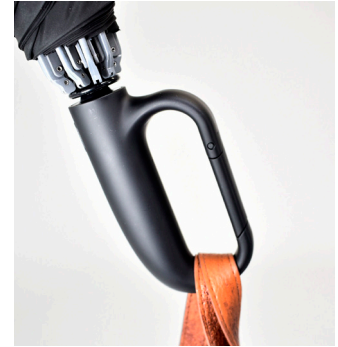

Automatic Folding Handle Options

Default Handle for folding

Handle Option 2 - With logo desk

Handle Option 1 - Crooked

Wood Crook Executive

Automatic Folding Handle Options

Clip Handle

Torch Handle