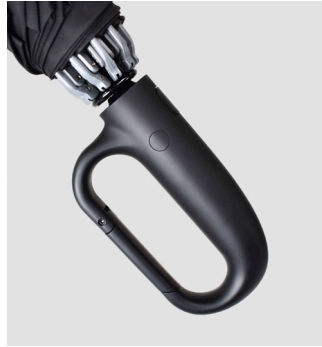

Automatic Folding Handle Options

Default Handle for folding

Handle Option 2 - With logo desk

Handle Option 1 - Crooked

Wood Crook Executive

Automatic Folding Handle Options

Clip Handle

Torch Handle